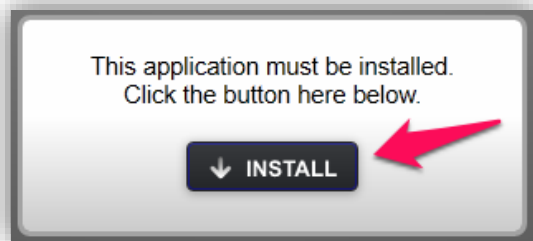

Installing Entrapass Web

The following instructional guide will guide you on the installation of the Entrapass Web Application on your computer:

- Open Internet Explorer and go to **doors.cascloud.org**, **NOTE:** Firefox, Chrome, and Edge will not work:

- Click Install when prompted:

- You may receive a security warning, click install when prompted:

- The application will install immediately and should open automatically. If the application does not launch, a Desktop shortcut is created that the application can be launched from: