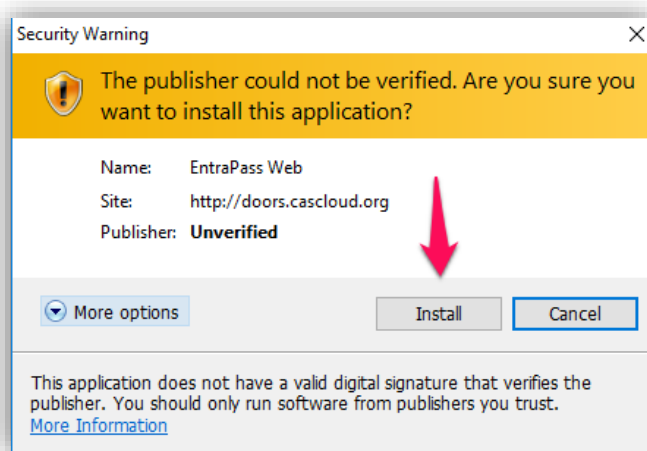

Installing Entrapass Web

The following instructional guide will guide you on the installation of the Entrapass Web Application on your computer:

- Open Internet Explorer and go to **doors.cascloud.org**, **NOTE:** Firefox, Chrome, and Edge will not work:

- Click Install when prompted:

- You may receive a security warning, click install when prompted:

- The application will install immediately and should open automatically. If the application does not launch, a Desktop shortcut is created that the application can be launched from: